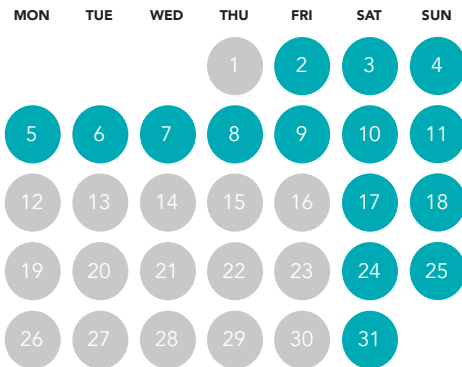

2020/2021 SEASON - OPERATING CALENDAR

OCTOBER 2020