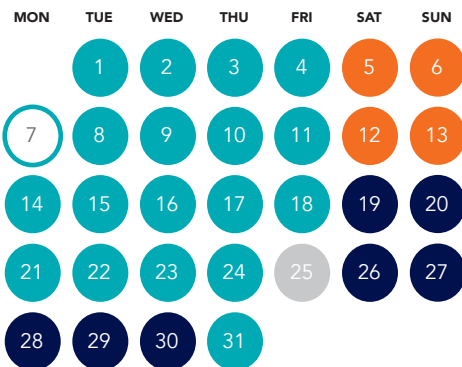

DECEMBER 2020