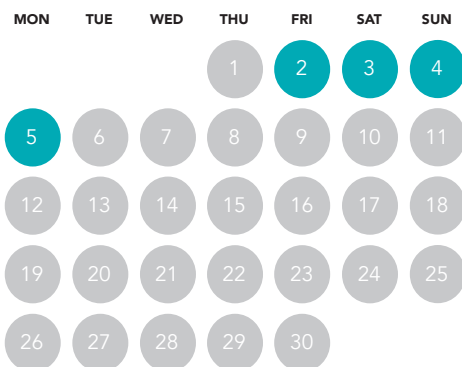

## JANUARY 2021

## FEBRUARY 2021

## APRIL 2021

- 10am - 5pm
- 10am - 7pm
- 10am - 8pm
- 10am - 5pm (Private Function)
- 12pm - 8pm
- Closed

**Calendar subject to change without notice.**