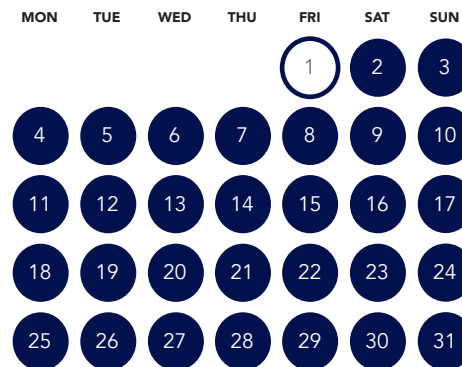

JANUARY 2021