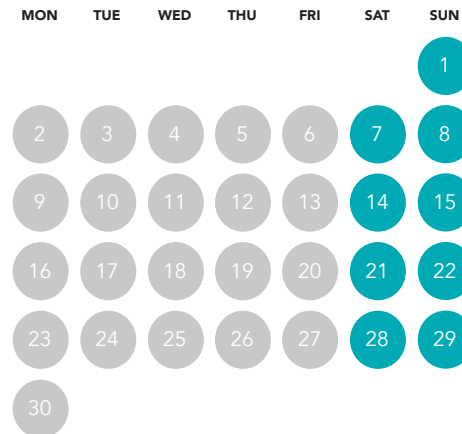

NOVEMBER 2020